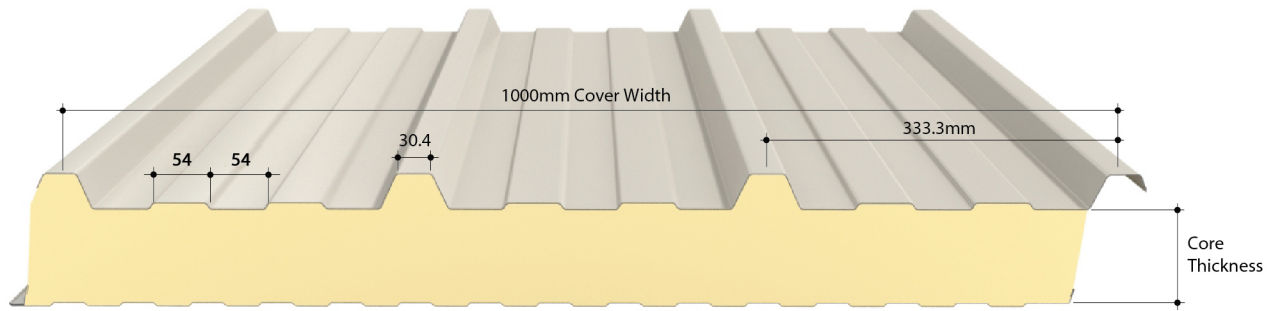

Insulated composite panels

The external face has clean, sharp lines and panels are available in an extensive range of finishes and colours, enabling designers to create modern, visually-engaging buildings. Attractive and durable, they are used in a wider range of sectors including industrial, retail, office, health, education and leisure. We also match any u-value/Fire resistant requirements.